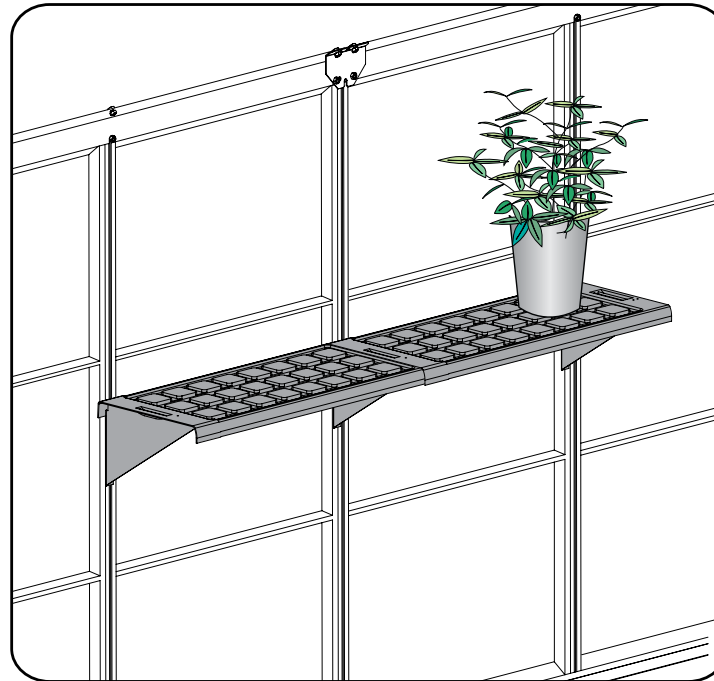

Twin Shelf Kit™

Approx. Dim.

125L x 26W x 16.5H cm / 49.2"L x 10.2"W x 6.5"H

65L x 26W x 16.5H cm / 25.6"L x 10.2"W x 6.5"H

WE ARE HERE TO HELP

Contact us on our website :

SCAN ME

Customer Support