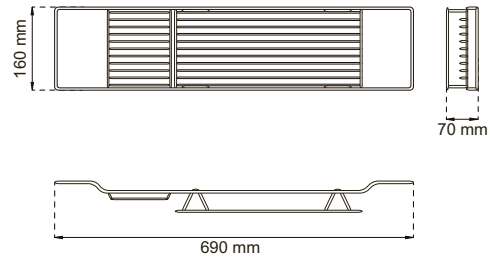

Made in Sweden

Varenr. 30044, 30045 Bruserhylde Laelia

Made in Sweden

Varenr. 30046, 30047 Bruserhylde Lotus

Made in Sweden

BRUSERHYLDER – TEKNISK INFORMATION

Varenr. 30048, 30050 Badekarshylde Lobelia

Made in Sweden