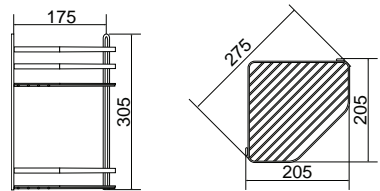

Varenr. 30035, 30038 Hjørnehylde Lantana

Made in Sweden