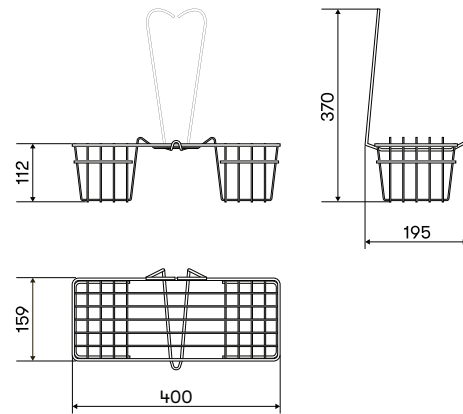

Varenr. 30051, 30052 Armaturhylde Lavender

Made in Sweden