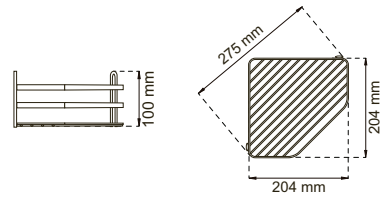

BRUSERHYLDER – TEKNISK INFORMATION

Varenr. 30034, 30037 Hjørnehylde Lantana

Made in Sweden